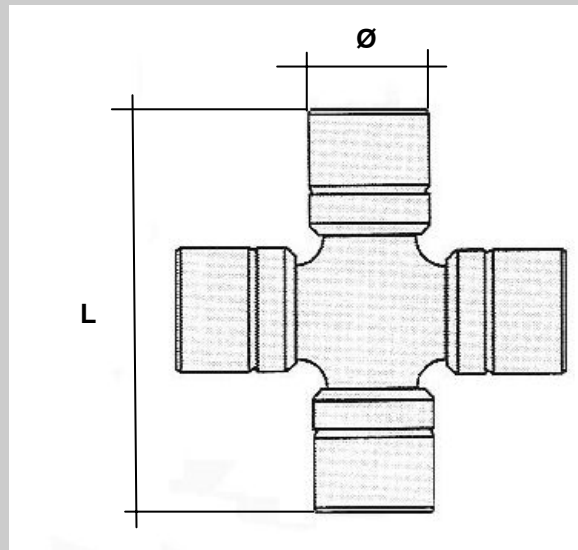

PROPELLOR SHAFT UNIVERSAL JOINTS MEASUREMENT POINTS

$\varnothing$ = Spider diameter