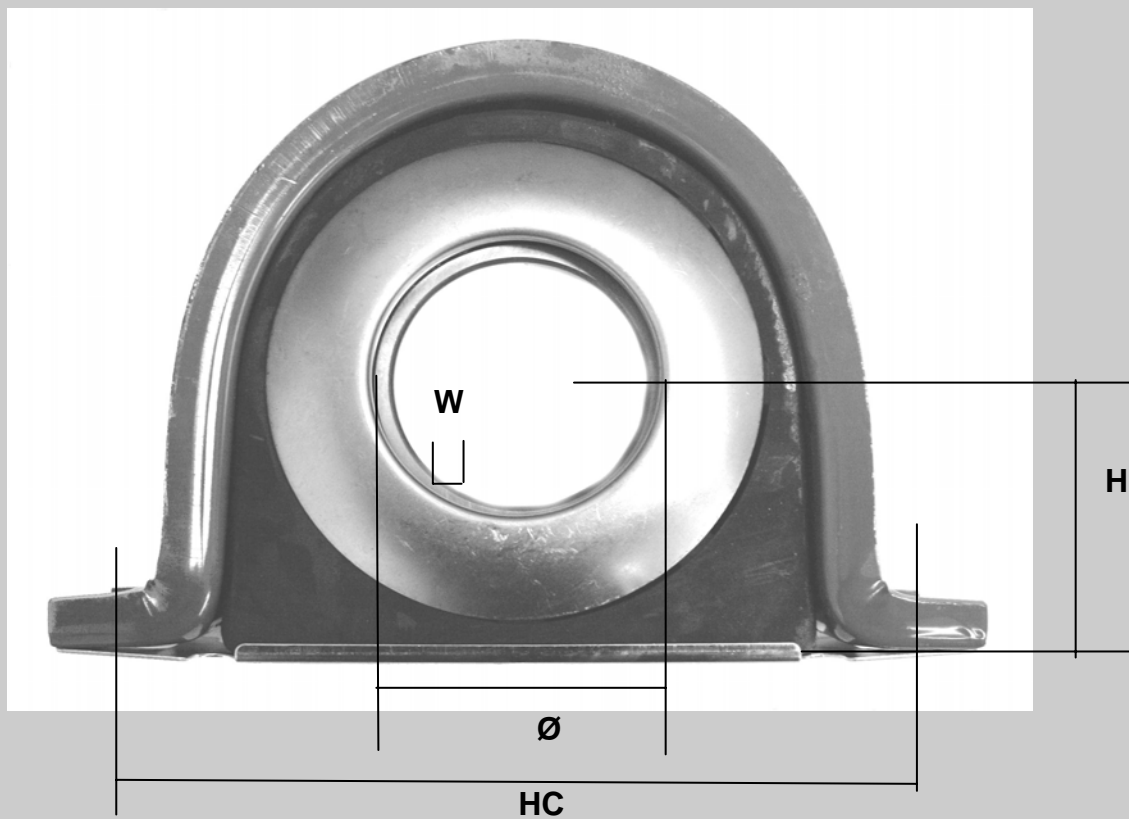

Fax Admin 01782 711506

Website www.camelot-automotive.co.uk

Email sales@camelot-automotive.co.uk

PROPELLOR SHAFT CARRIER BEARINGS MEASUREMENT POINTS

Ø = Bearing Diameter
W = Bearing width
H = Height to bearing centre
**HC = Distance between mounting
hole centres**

**Part no: CCB 525**

OE no: 42536525
 $\varnothing = 60\text{mm}$ W = 20mm
 HC = 220mm H = 90mm

IVECO
 190.36/38 Turbo Tech

**Part no: CCB 023**

OE no: 813.9410.6023
 $\varnothing = 65\text{mm}$ W = 17mm
 HC = 220mm H = 87.5mm